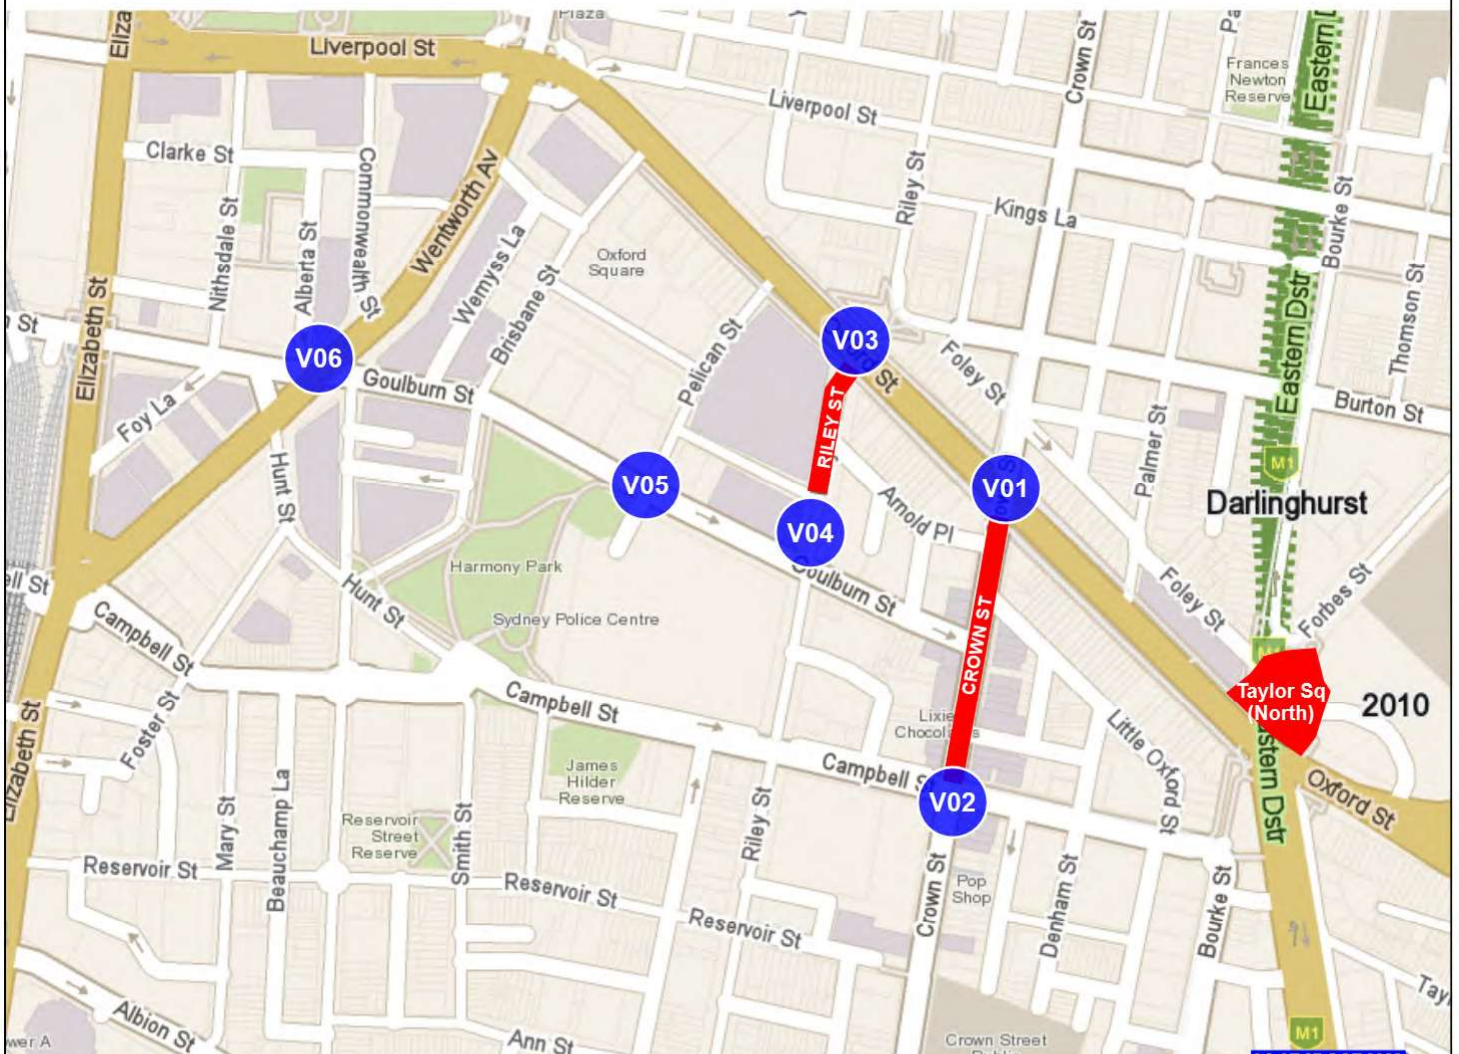

**SYDNEY
WORLDPRIDE
2023**

PRIDE VILLAGES

FRIDAY 24th FEBRUARY 2023 12:00 till 23:30

TGS

AS AT 27 OCT 2022

FRIDAY 24th Feb 2023

AS AT 27 OCT 2022

TGS V01

LOCAL ACCESS

- Police parking
- Goulburn St between Riley St & Crown St
- Riley St
- Arnold Place
- Arnold Lane
- Providence Place
- Oxford Village delivery dock beside Waine St

TRAFFIC CONTROLLER

FRIDAY 24th Feb 2023