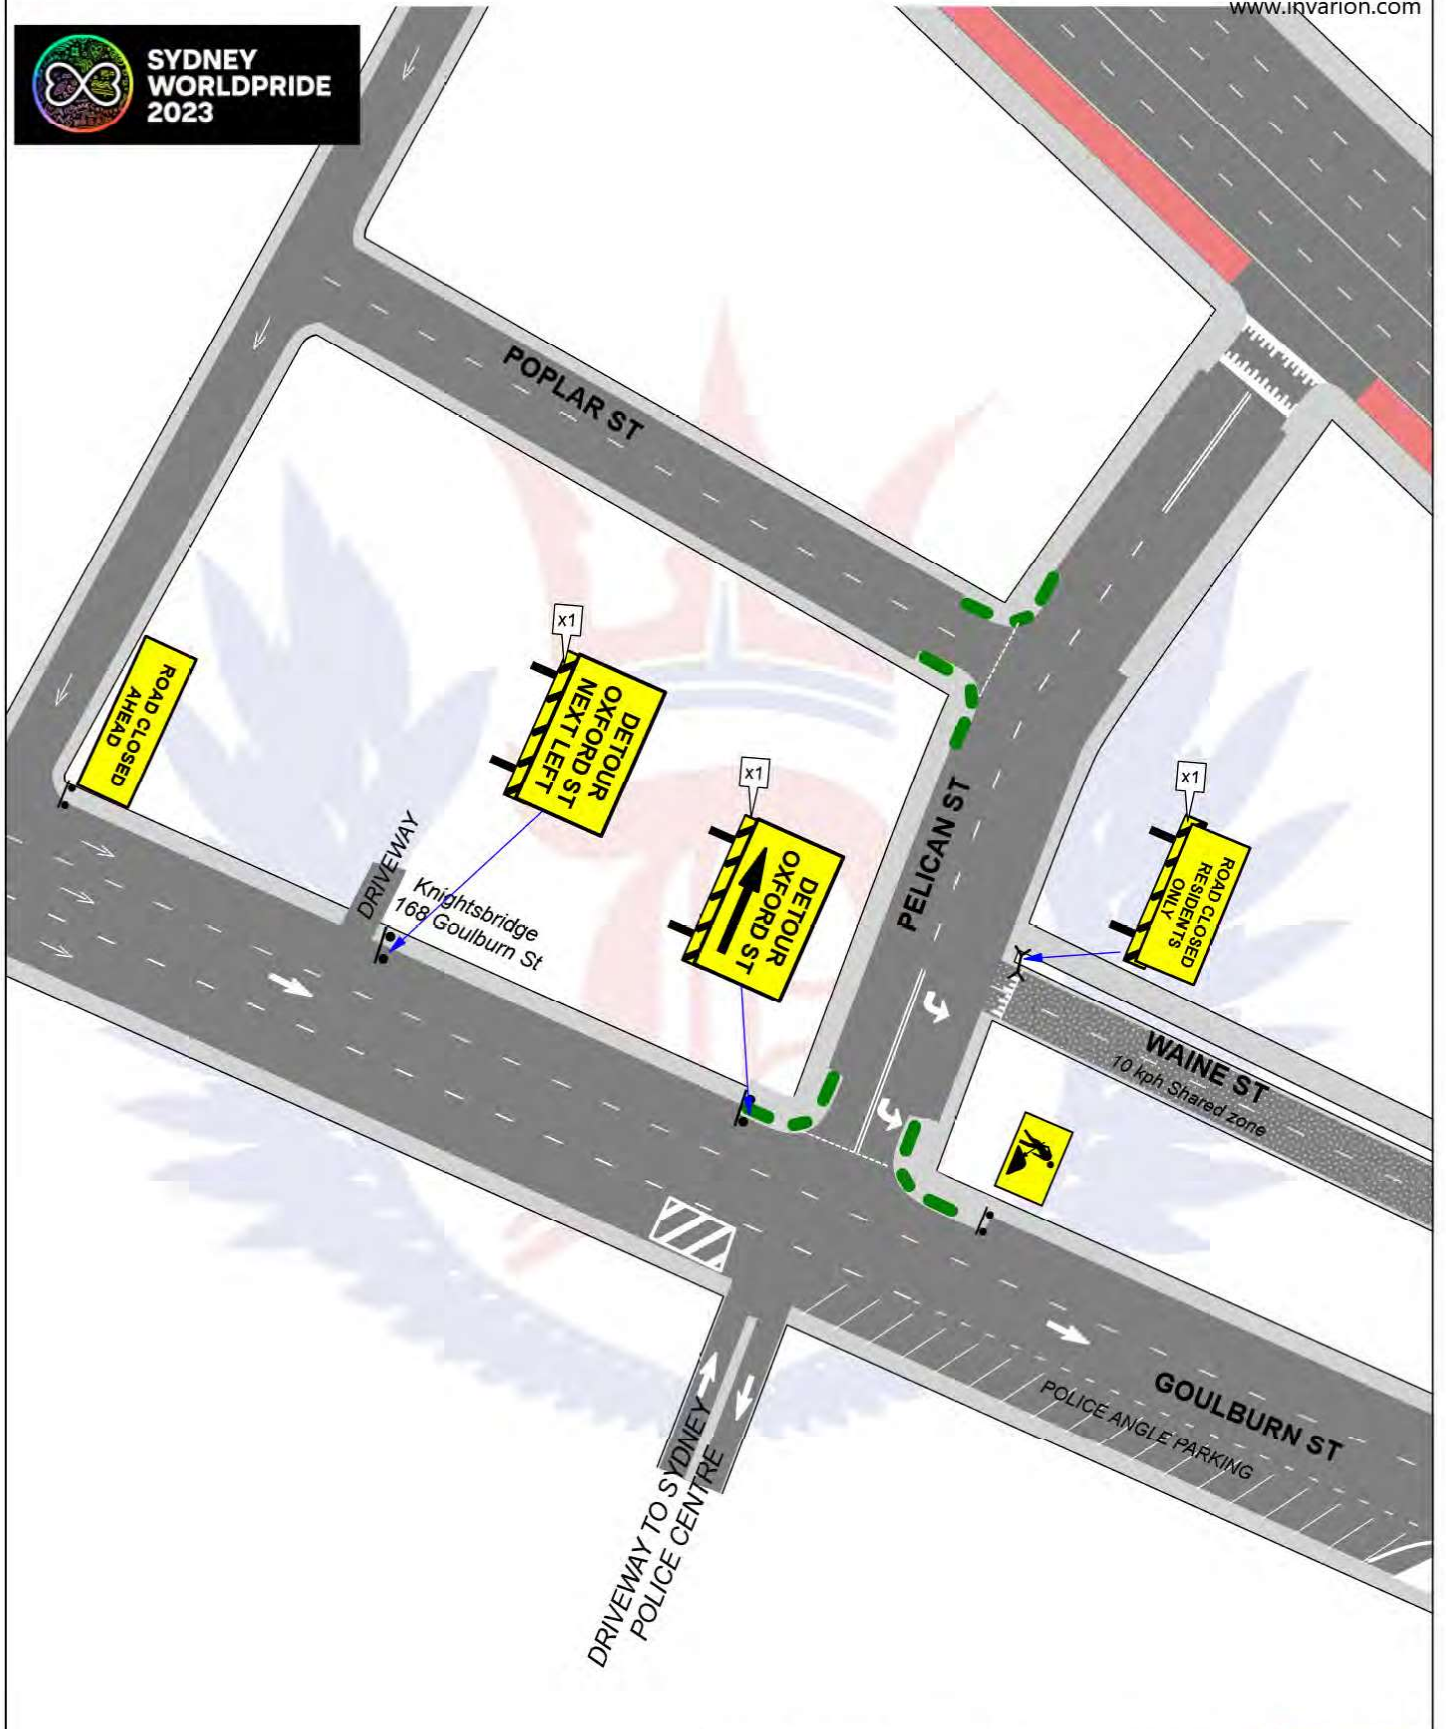

FRIDAY 24th Feb 2023

AS AT 27 OCT 2022

TGS V05

PRIDE VILLAGES

Goulburn St & Pelican St SURRY HILLS

AGENCY	PRIMARY TASK	SECONDARY TASK	STAFF ON-SITE	TIMES	Sheet No.	1 of 1
TfNSW					T.C.S. No.	n/a
POLICE					Scale:	Not to Scale
WHO DARES	Deliver & Install Traffic Control Equipment			1200-2330	Drawn:	Greg Mooney Cert.0027718
SOLD OUT						

Who Dares Pty Ltd accepts no liability for the implementation or execution of this TGS unless undertaken by authorised Who Dares personnel. ALL TRAFFIC GUIDANCE SCHEMES ARE COPYRIGHT/PROPERTY OF WHO DARES PTY LTD AND ARE NOT TRANSFERABLE UNLESS AUTHORISED BY WHO DARES PTY LTD. Checked By: Glenn Armstrong Cert # 0026337