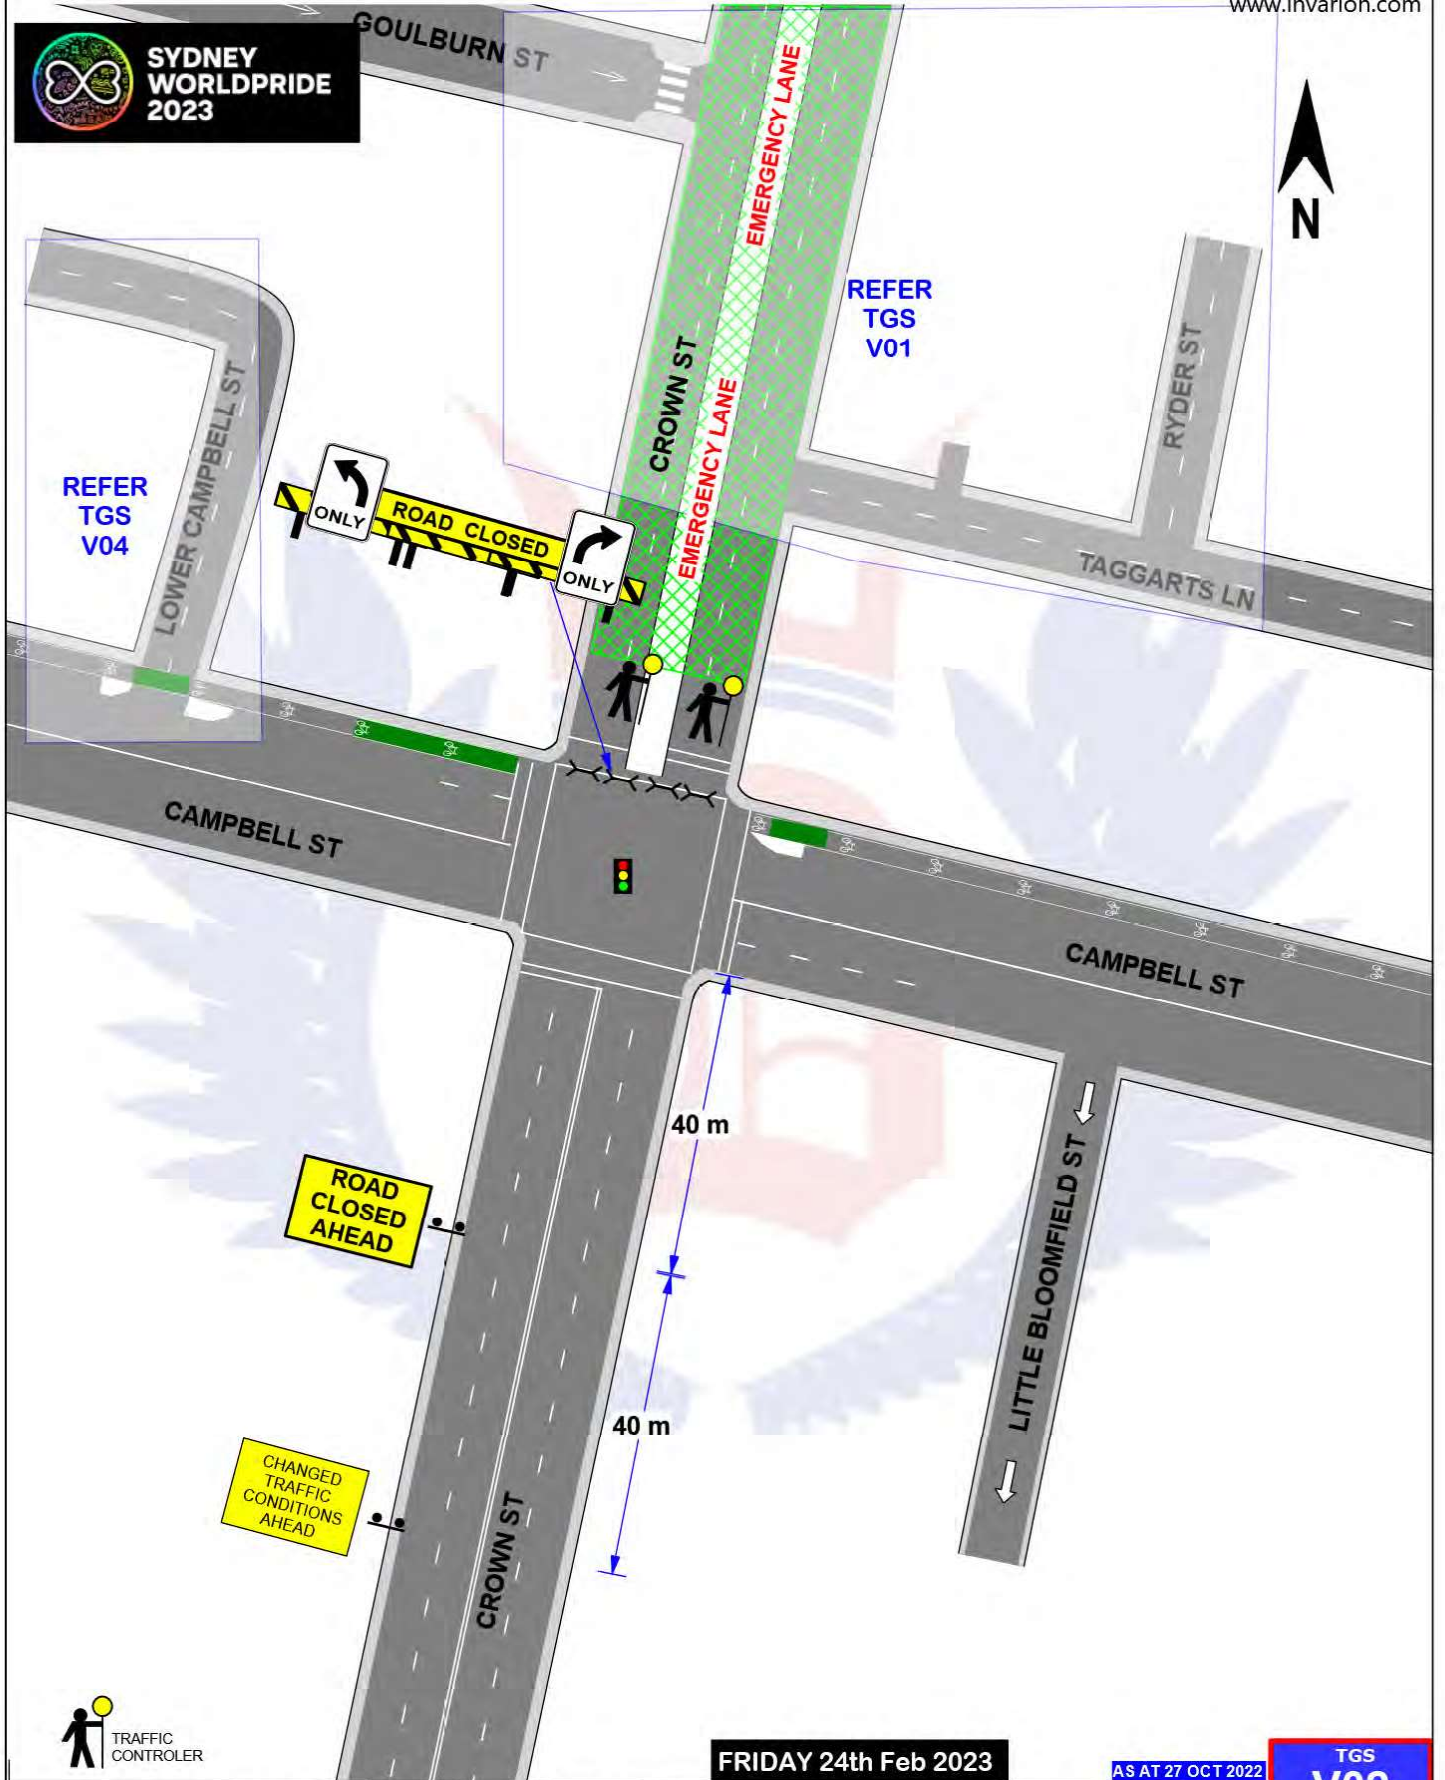

FRIDAY 24th Feb 2023

AS AT 27 OCT 2022

TGS V02

PRIDE VILLAGES

Crown St & Campbell St SURRY HILLS

AGENCY	PRIMARY TASK	SECONDARY TASK	STAFF ON-SITE	TIMES	Sheet No.	1 of 1
TfNSW					T.C.S. No.	0687
POLICE					Scale:	Not to Scale
WHO DARES	Deliver Traffic Control Equipment	Implement closure & Control Traffic	2	1200-2330	Drawn:	Greg Mooney Cert.0027718
SOLD OUT						

Who Dares Pty Ltd accepts no liability for the implementation or execution of this TGS unless undertaken by authorised Who Dares personnel. ALL TRAFFIC GUIDANCE SCHEMES ARE COPYRIGHT/PROPERTY OF WHO DARES PTY LTD AND ARE NOT TRANSFERABLE UNLESS AUTHORISED BY WHO DARES PTY LTD. Checked By: Glenn Armstrong Cert # 0026337