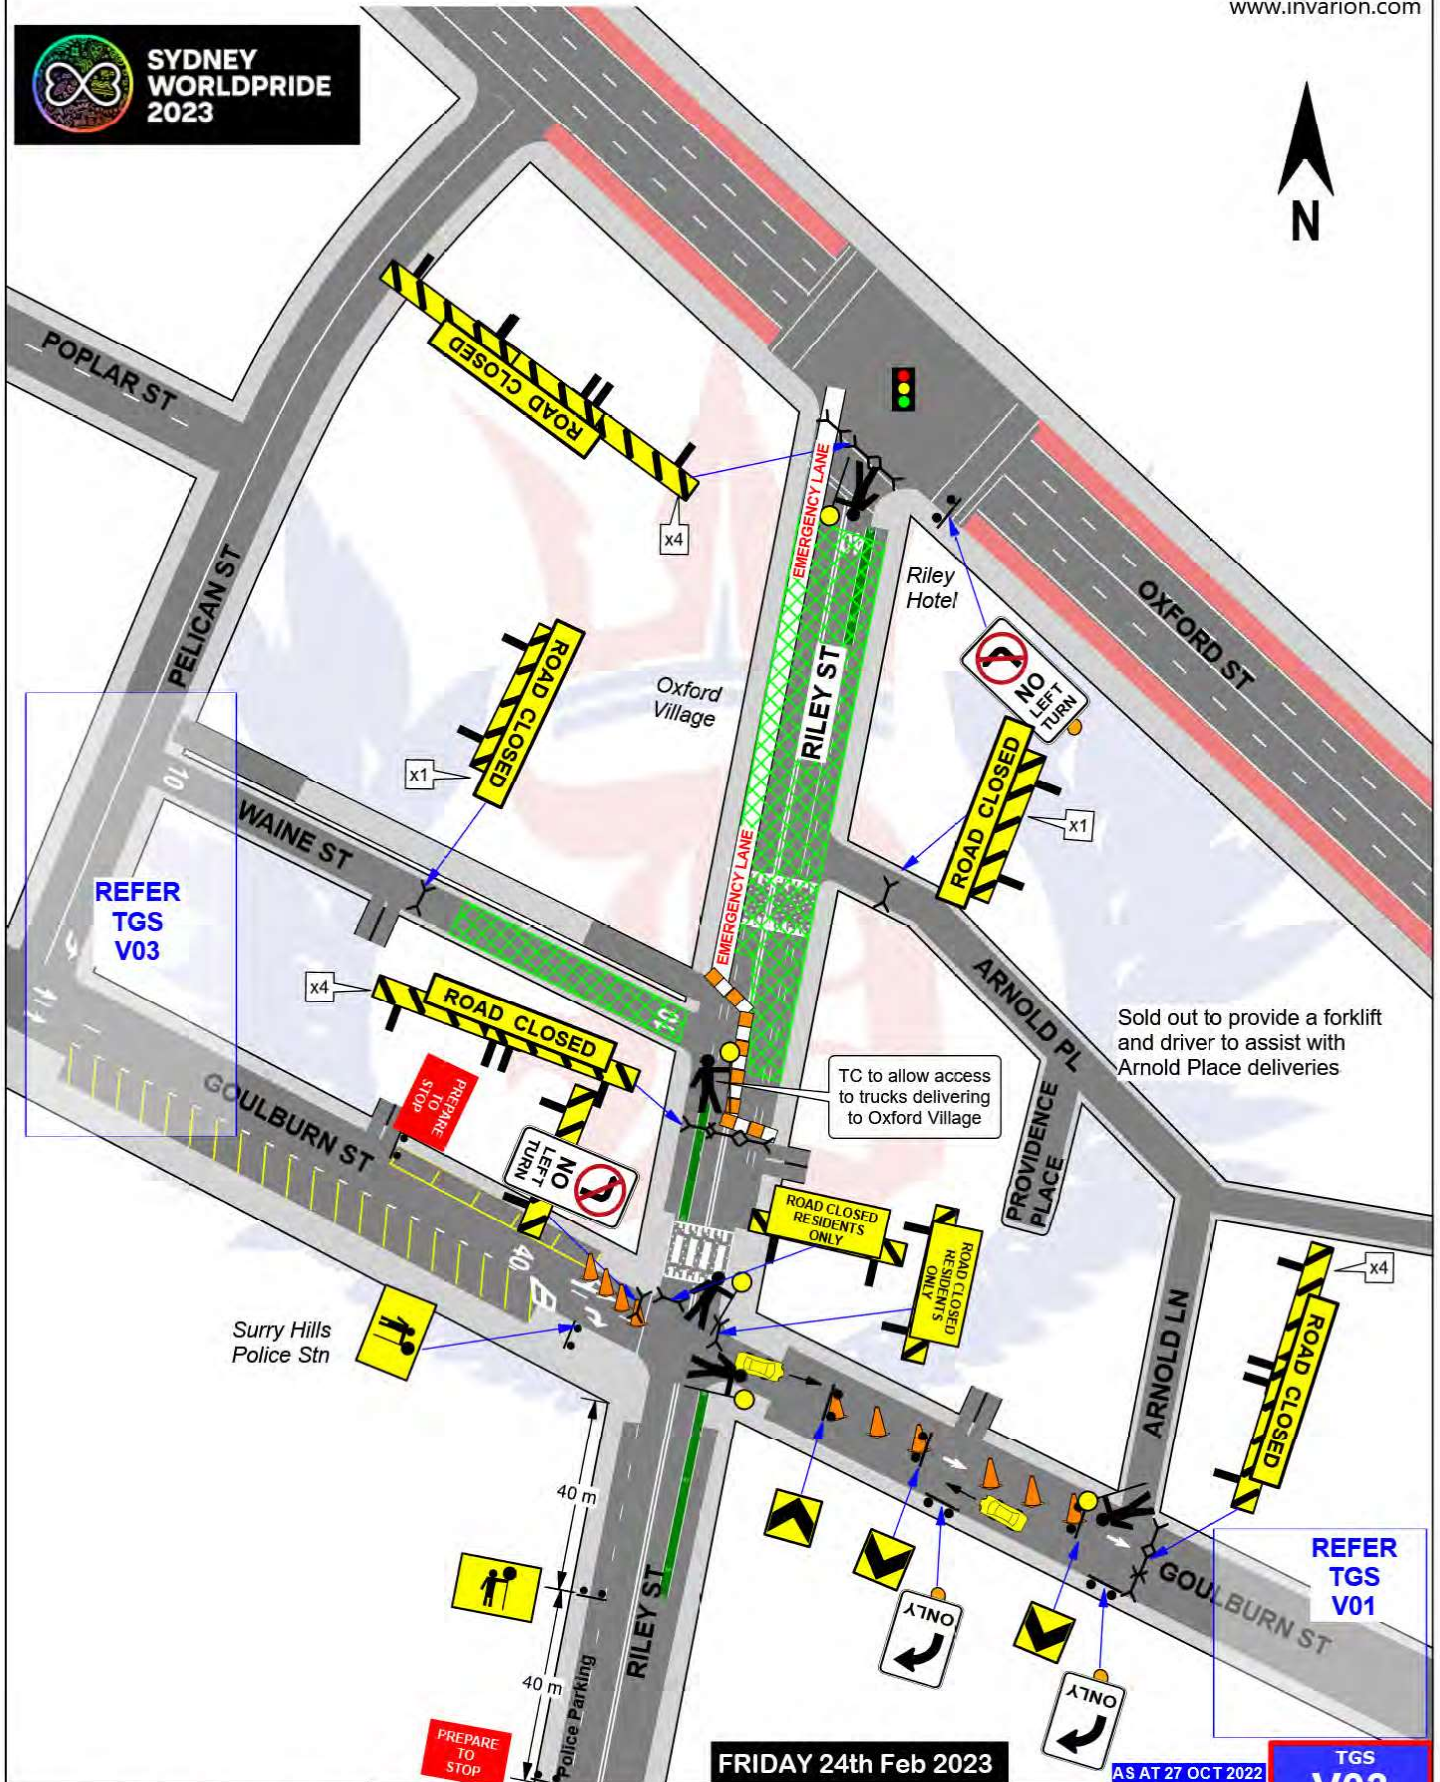

**SYDNEY
WORLDPRIDE
2023**

FRIDAY 24th Feb 2023

AS AT 27 OCT 2022

**TGS
V03**

PRIDE VILLAGES

Riley St & Oxford St SURRY HILLS

AGENCY	PRIMARY TASK	SECONDARY TASK	STAFF ON-SITE	TIMES	Sheet No.	1 of 1
TfNSW					T.C.S. No.	0683
POLICE					Scale:	Not to Scale
WHO DARES	Deliver Traffic Control Equipment	Implement closure & Control Traffic	5	1200-2330	Drawn:	Greg Mooney Cert.0027718
SOLD OUT						

Who Dares Pty Ltd accepts no liability for the implementation or execution of this TGS unless undertaken by authorised Who Dares personnel. ALL TRAFFIC GUIDANCE SCHEMES ARE COPYRIGHT/PROPERTY OF WHO DARES PTY LTD AND ARE NOT TRANSFERABLE UNLESS AUTHORISED BY WHO DARES PTY LTD. Checked By: Glenn Armstrong Cert# 0026337