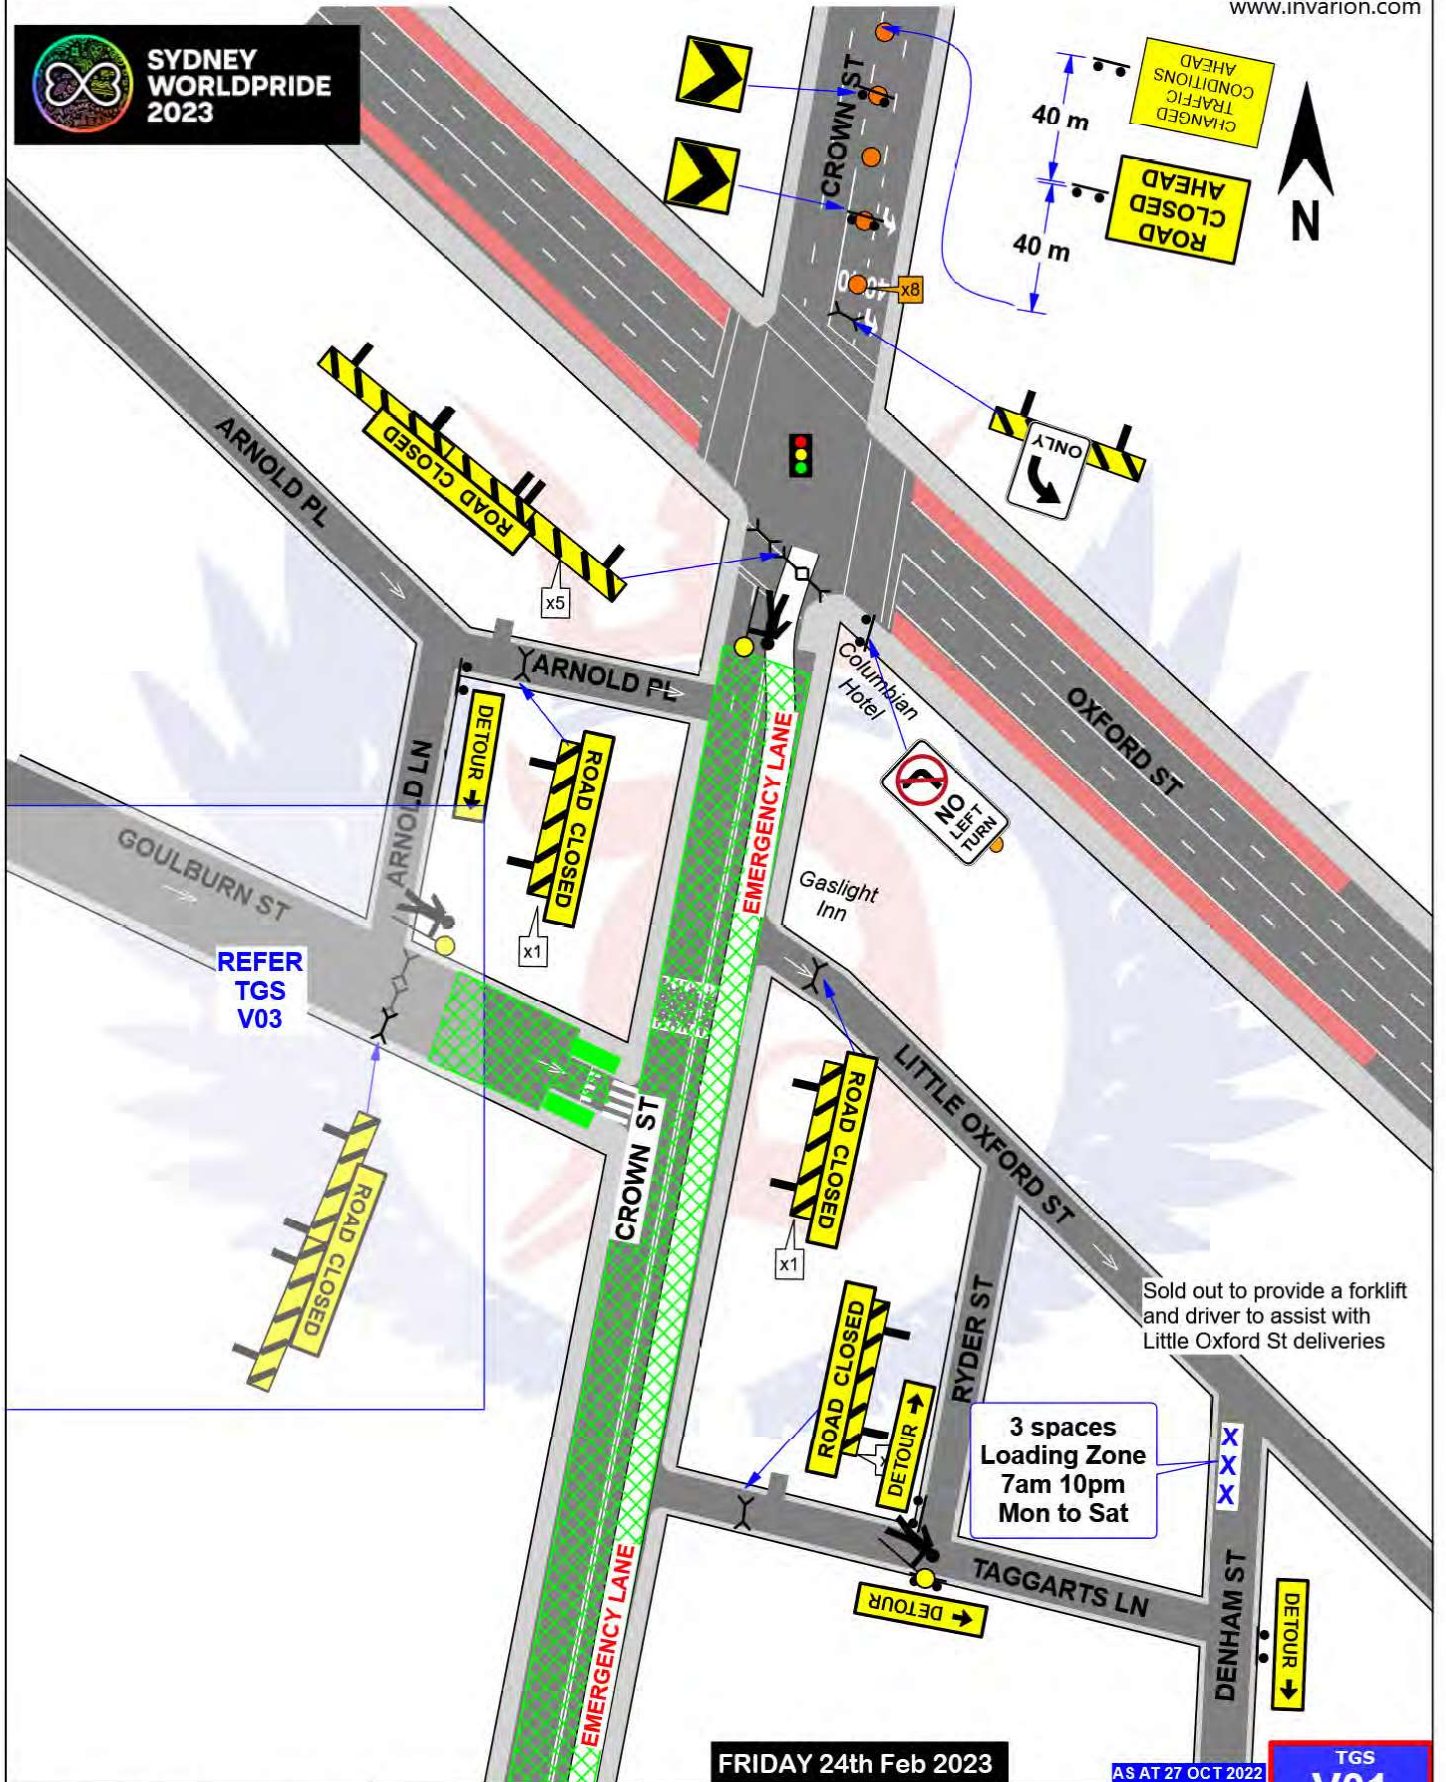

FRIDAY 24th Feb 2023

AS AT 27 OCT 2022

TGS V01

PRIDE VILLAGES		Crown St & Oxford St SURRY HILLS			TGS V01	
AGENCY	PRIMARY TASK	SECONDARY TASK	STAFF ON-SITE	TIMES	Sheet No.	1 of 1
TfNSW					T.C.S. No.	0684
POLICE					Scale:	Not to Scale
WHO DARES	Deliver Traffic Control Equipment	Implement closure & Control Traffic	3	1200-2330	Drawn:	Greg Mooney Cert.0027718
SOLD OUT						

Who Dares Pty Ltd accepts no liability for the implementation or execution of this TGS unless undertaken by authorised Who Dares personnel. ALL TRAFFIC GUIDANCE SCHEMES ARE COPYRIGHT/PROPERTY OF WHO DARES PTY LTD AND ARE NOT TRANSFERABLE UNLESS AUTHORISED BY WHO DARES PTY LTD. Checked By: Glenn Armstrong Cert# 0026337