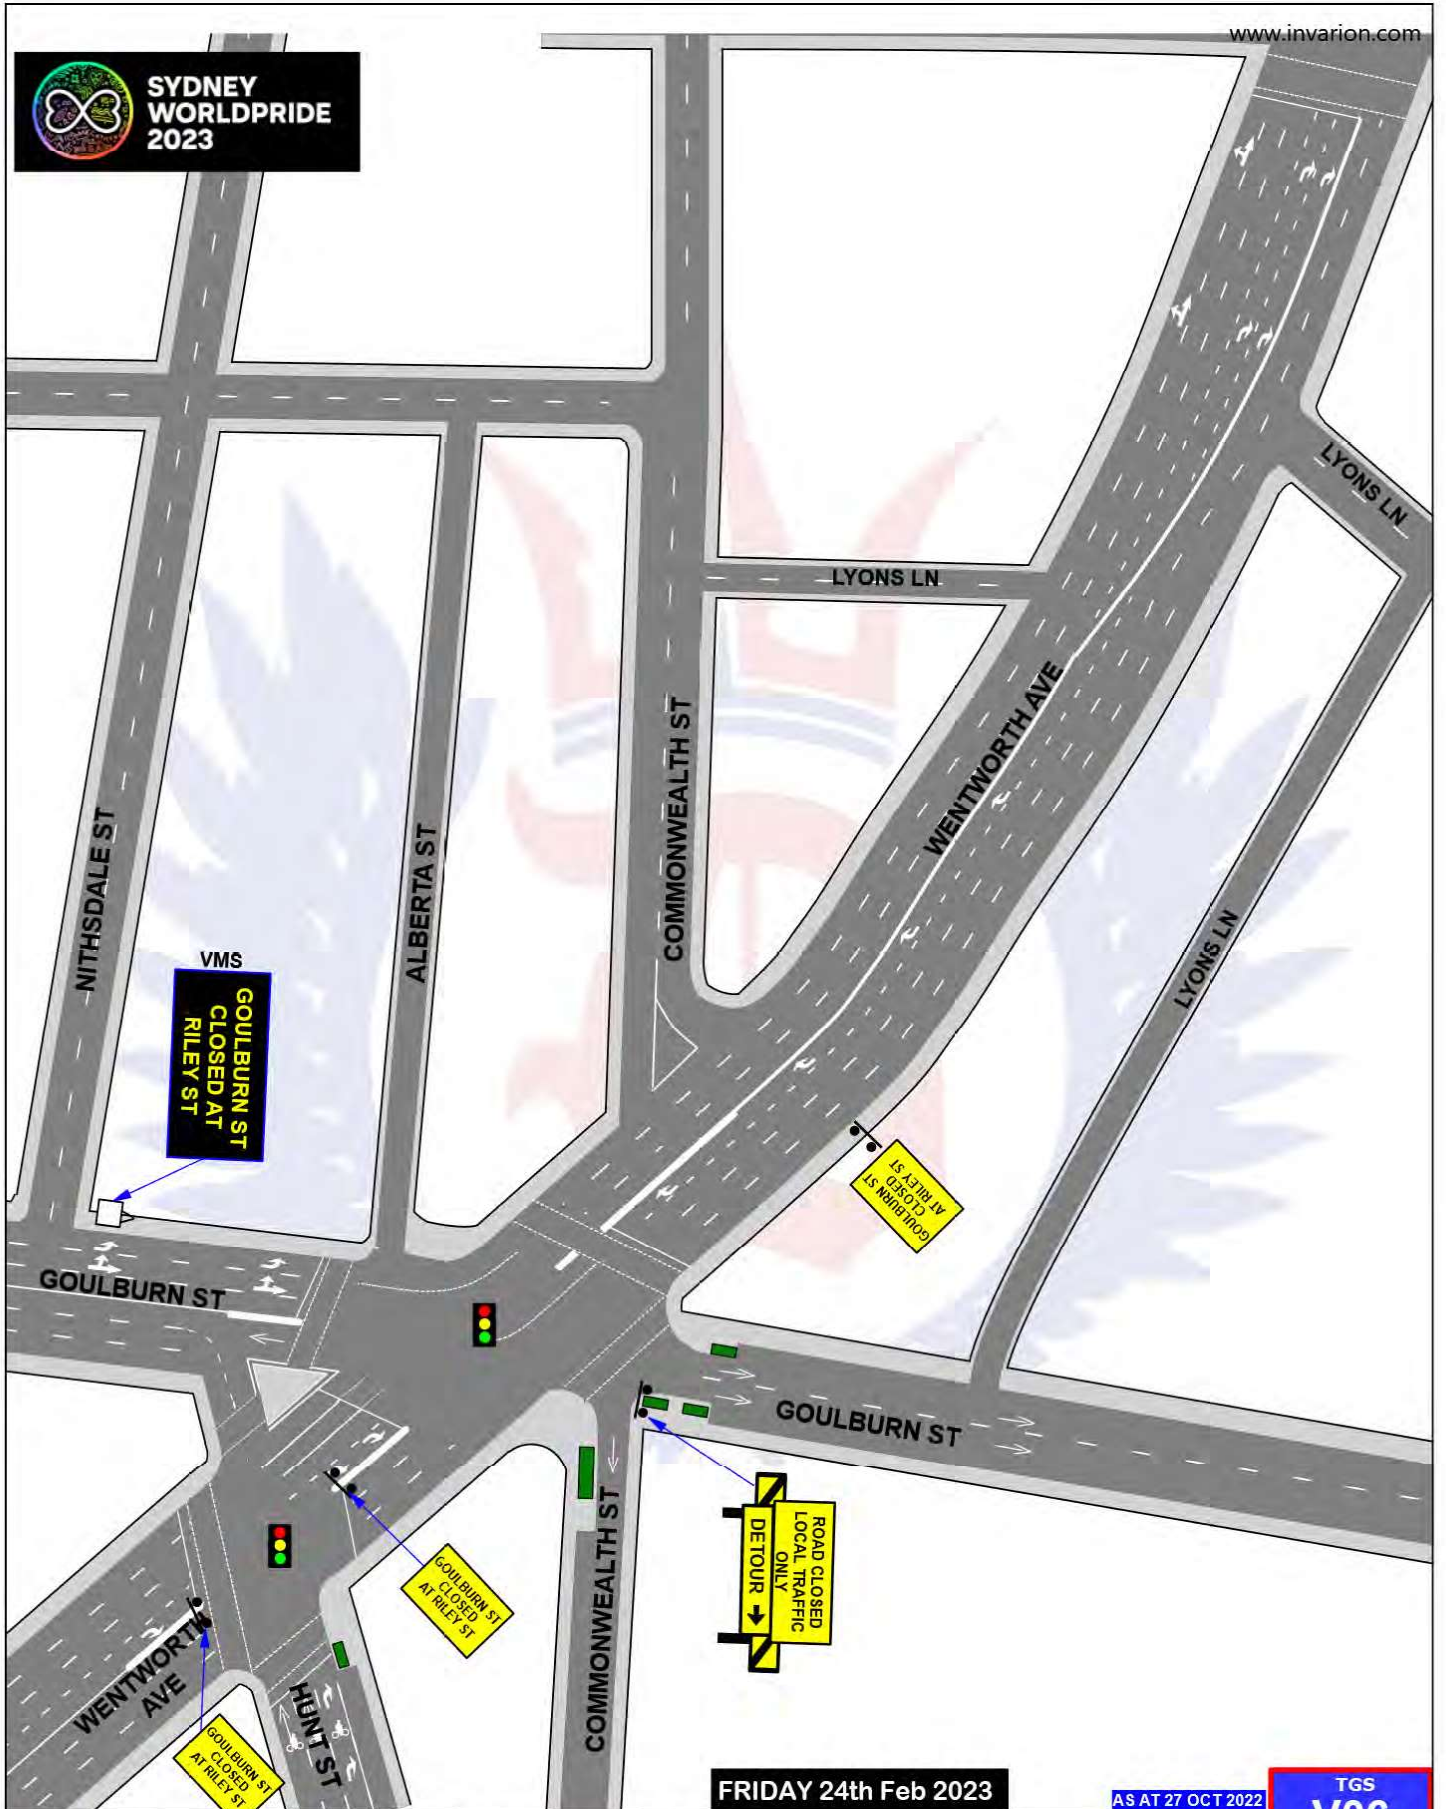

FRIDAY 24th Feb 2023

AS AT 27 OCT 2022

TGS V06

PRIDE VILLAGES

South Dowling St & Flinders St SURRY HILLS

AGENCY	PRIMARY TASK	SECONDARY TASK	STAFF ON-SITE	TIMES	Sheet No.	1 of 1
TfNSW					T.C.S. No.	0311
POLICE					Scale:	Not to Scale
WHO DARES	Deliver & Install Traffic Control Equipment			1200-2330	Drawn:	Greg Mooney Cert.0027718
SOLD OUT						

Who Dares Pty Ltd accepts no liability for the implementation or execution of this TGS unless undertaken by authorised Who Dares personnel. ALL TRAFFIC GUIDANCE SCHEMES ARE COPYRIGHT/PROPERTY OF WHO DARES PTY LTD AND ARE NOT TRANSFERABLE UNLESS AUTHORISED BY WHO DARES PTY LTD. Checked By: Glenn Armstrong Cert # 0026337