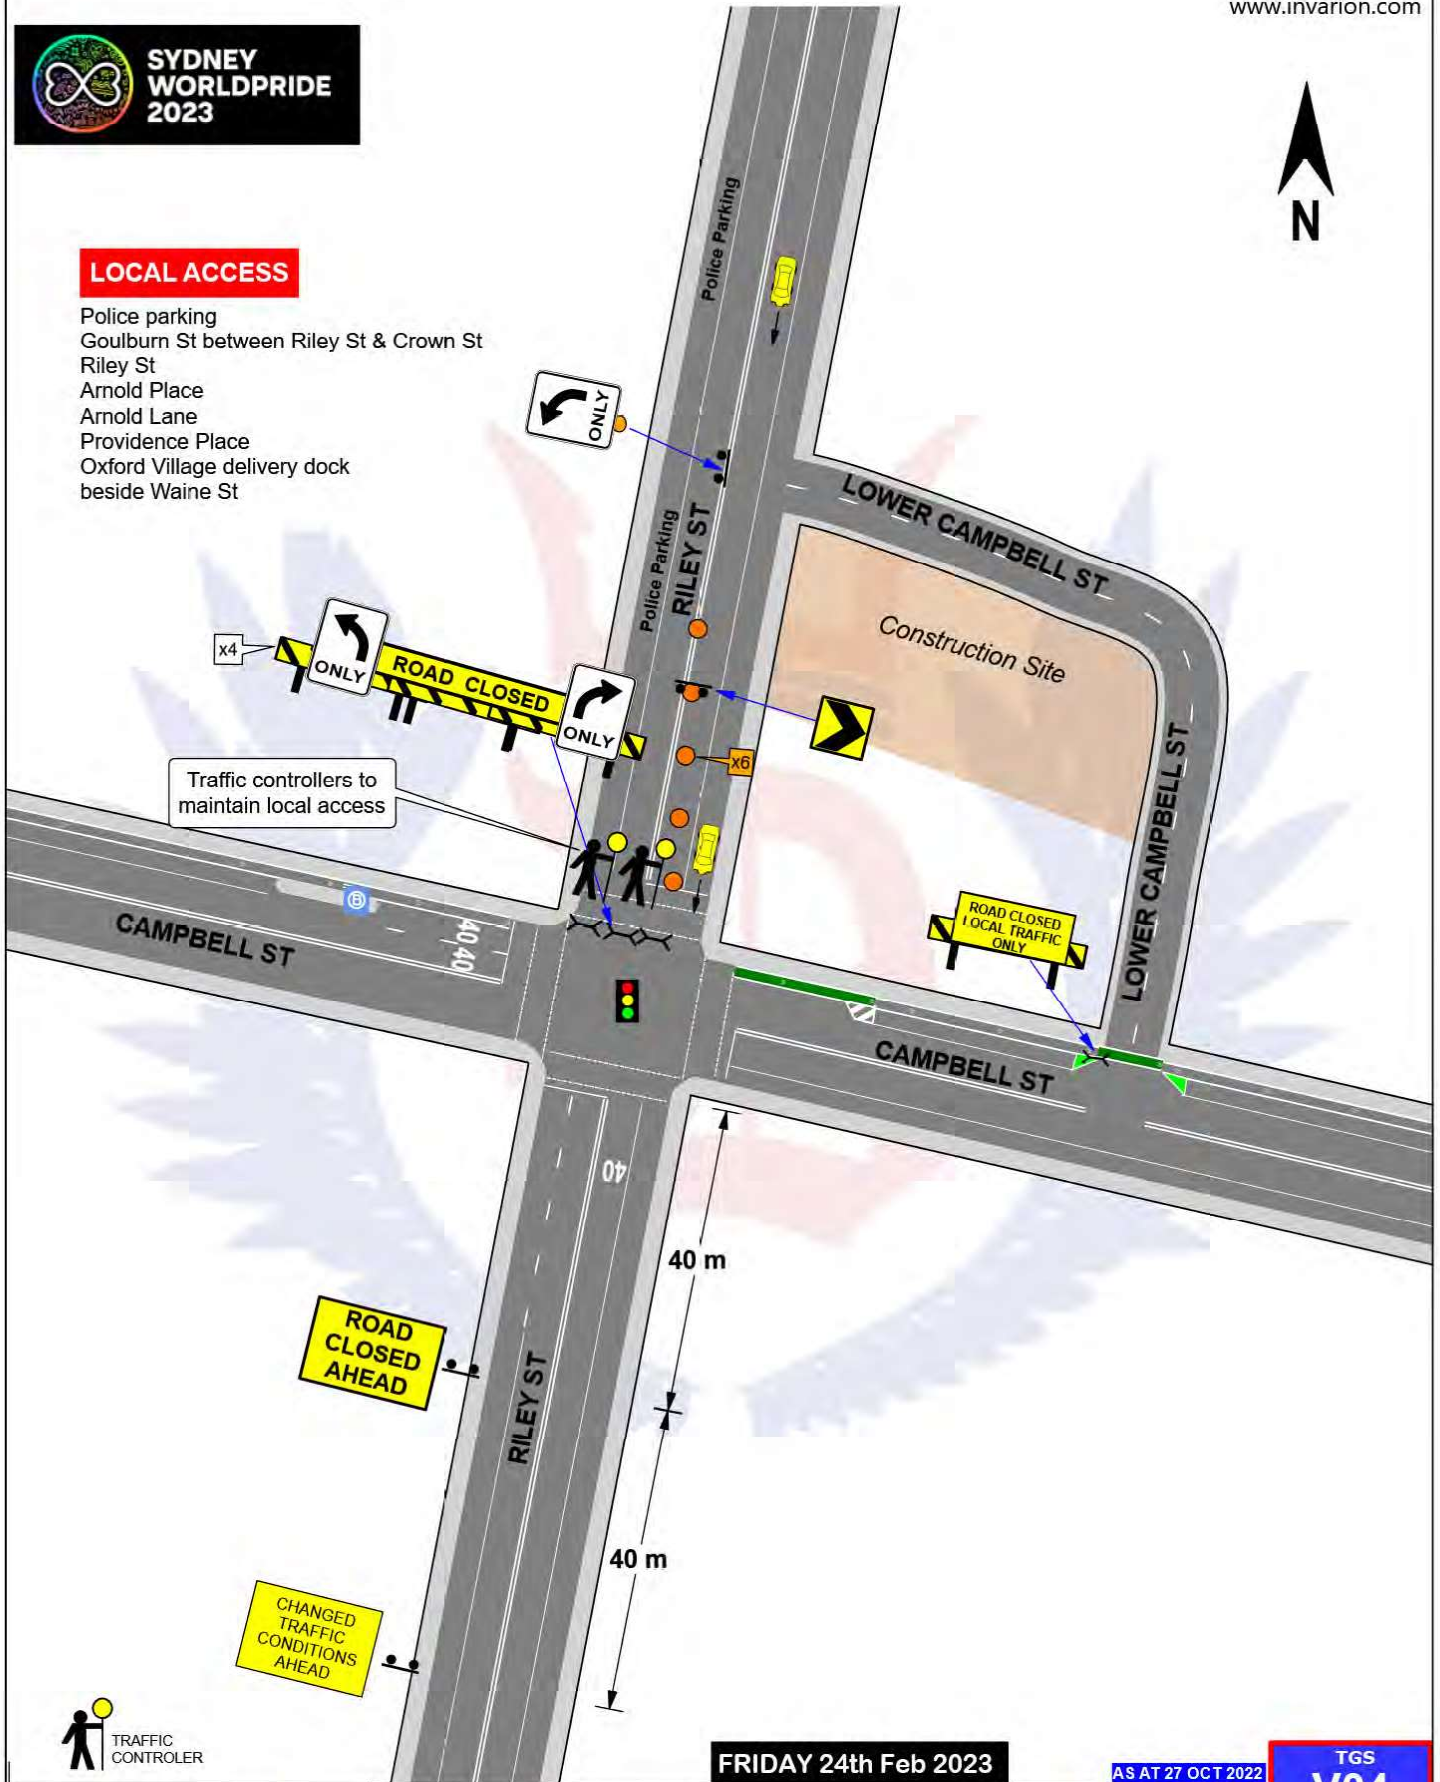

LOCAL ACCESS

- Police parking
- Goulburn St between Riley St & Crown St
- Riley St
- Arnold Place
- Arnold Lane
- Providence Place
- Oxford Village delivery dock beside Waine St

TRAFFIC CONTROLLER

FRIDAY 24th Feb 2023